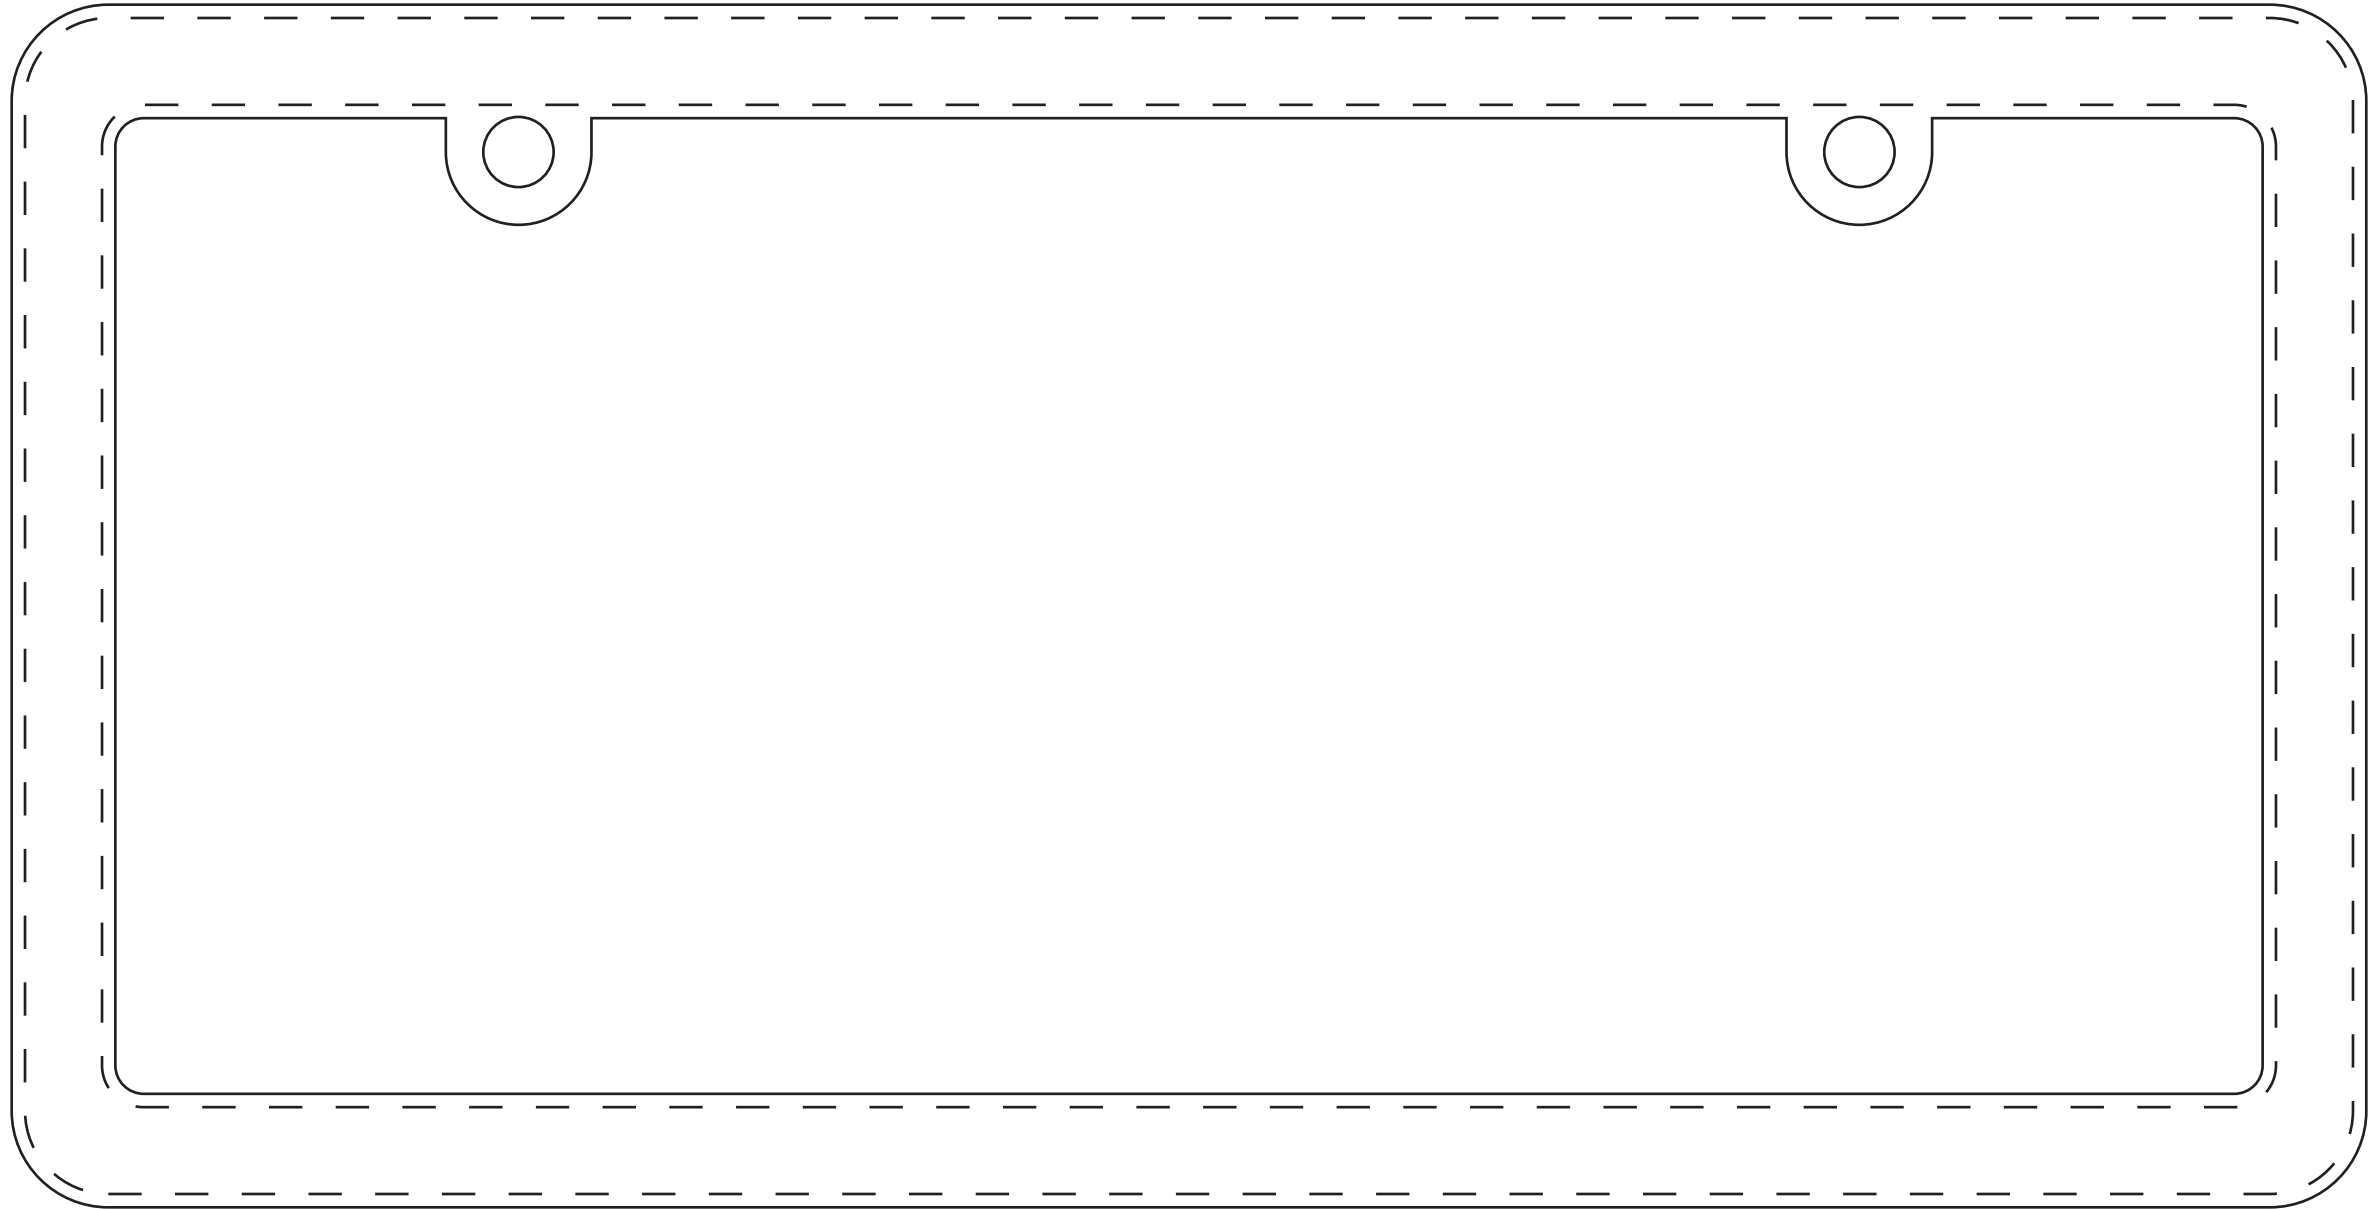

251 FRAME
RAISED LETTER OR CHROME FACED
FRAME DIMENSIONS: 12 1/4" W X 6 1/4" H

SAFE LINE — — — —
CUT LINE —————

AUTOPLATE
ASI/37572

IF A CUSTOM BORDER IS REQUIRED
MAKE A 1/16" BORDER (4.5PT) AROUND ART

EX: FRAME **AUTOPLATE**