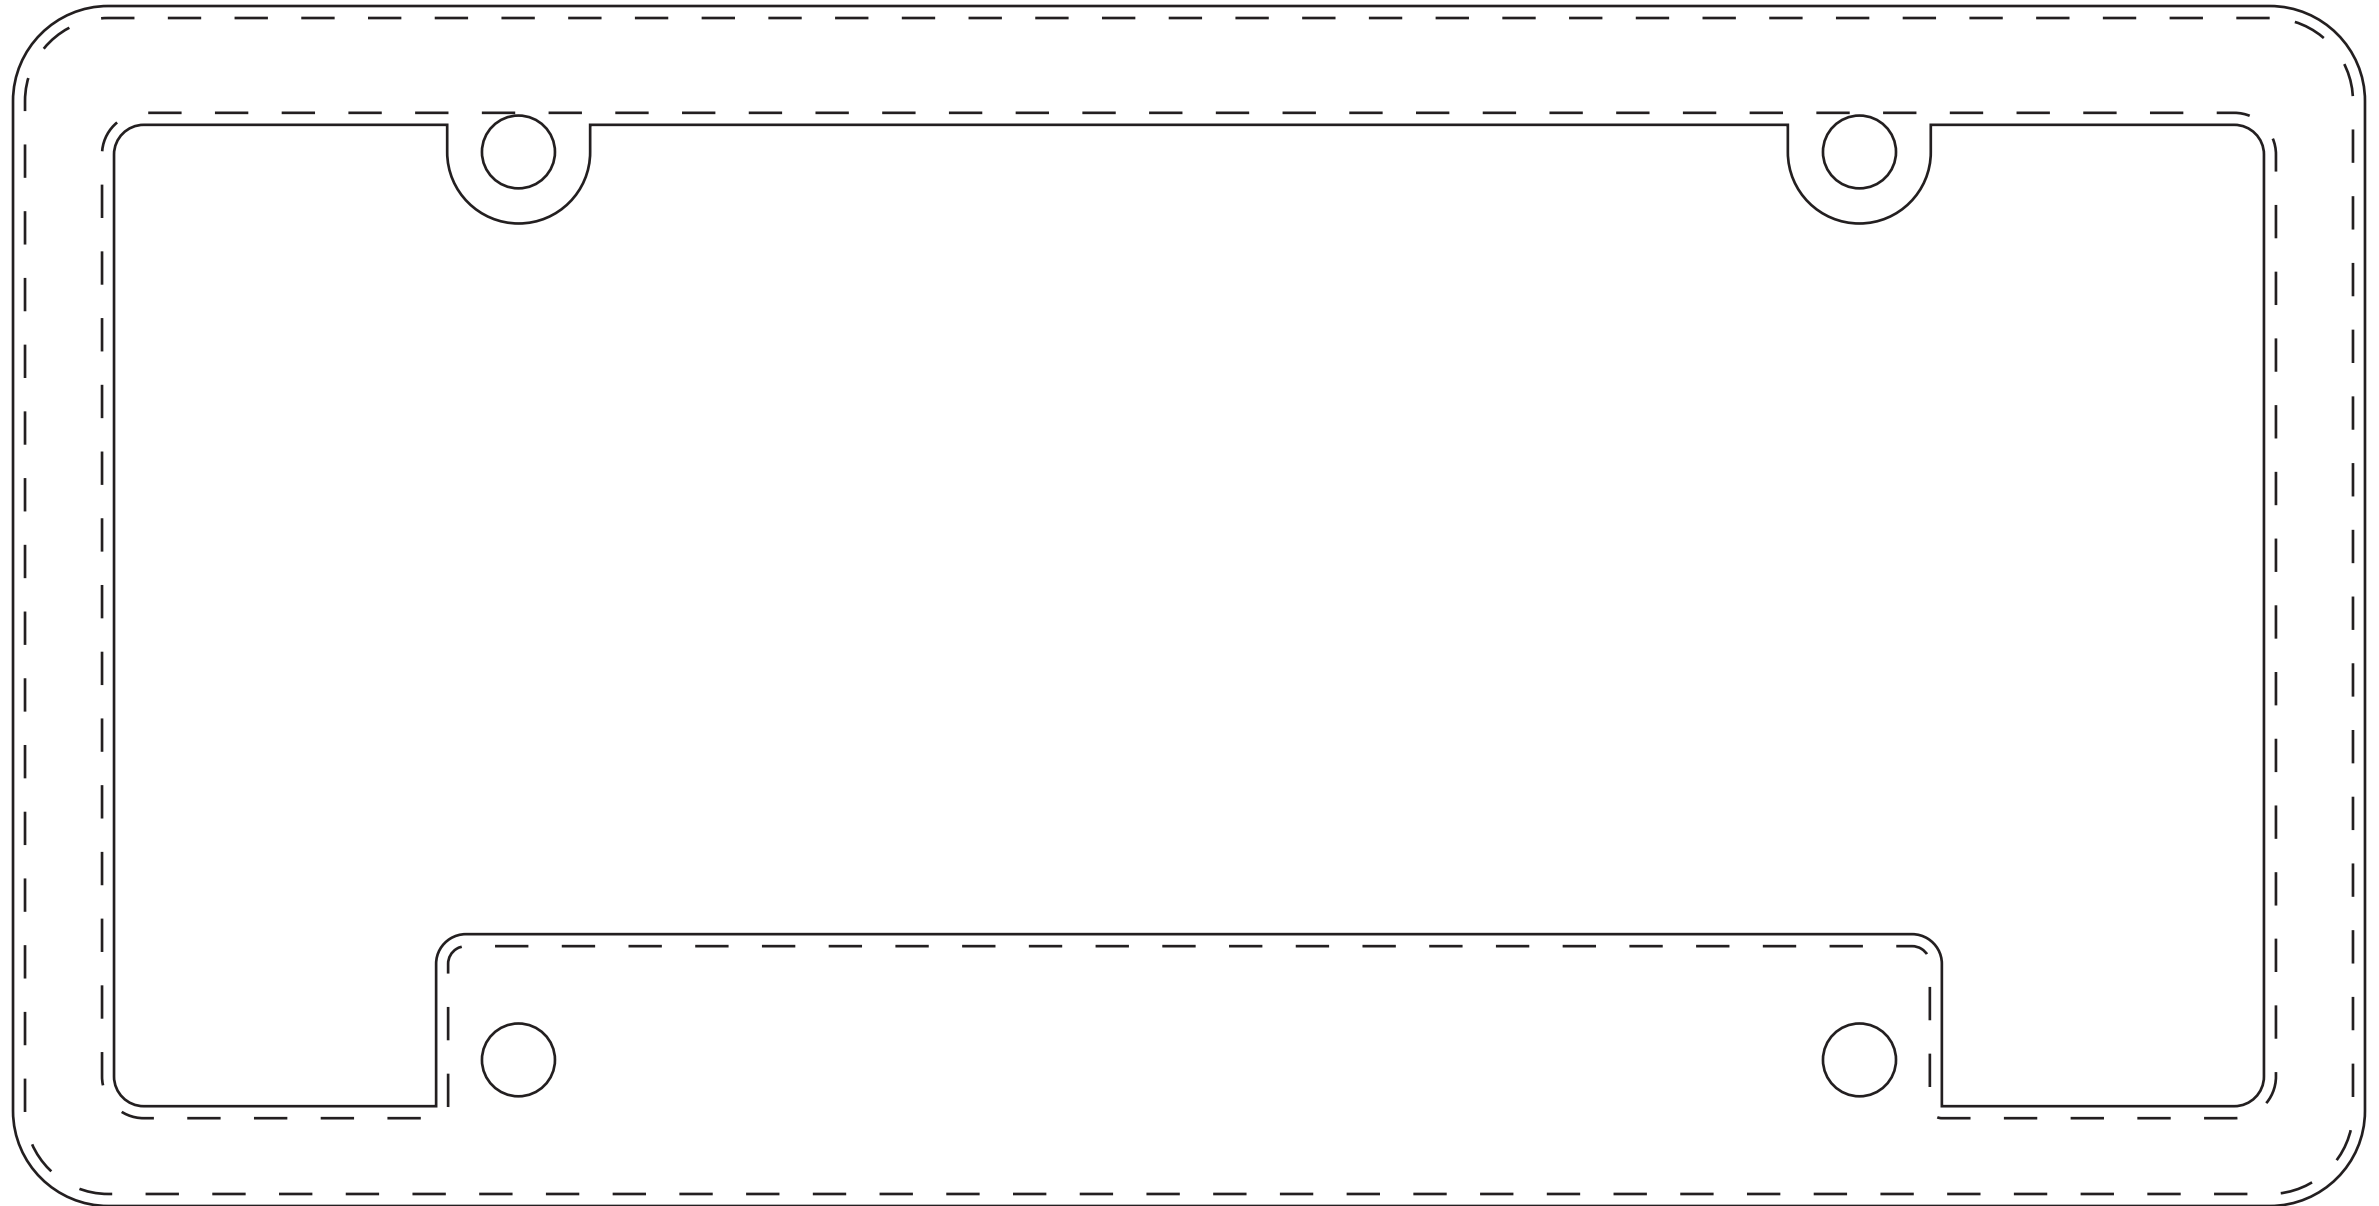

248 FRAME
RAISED LETTER OR CHROME FACED
FRAME DIMENSIONS: 12 1/4" W X 6 1/4" H

BOTTOM HOLES ARE OPTIONAL
SAFE LINE — — — —
CUT LINE —————

AUTOPLATE
ASI/37572

IF A CUSTOM BORDER IS REQUIRED
MAKE A 1/16" BORDER (4.5PT) AROUND ART

EX: FRAME **AUTOPLATE**