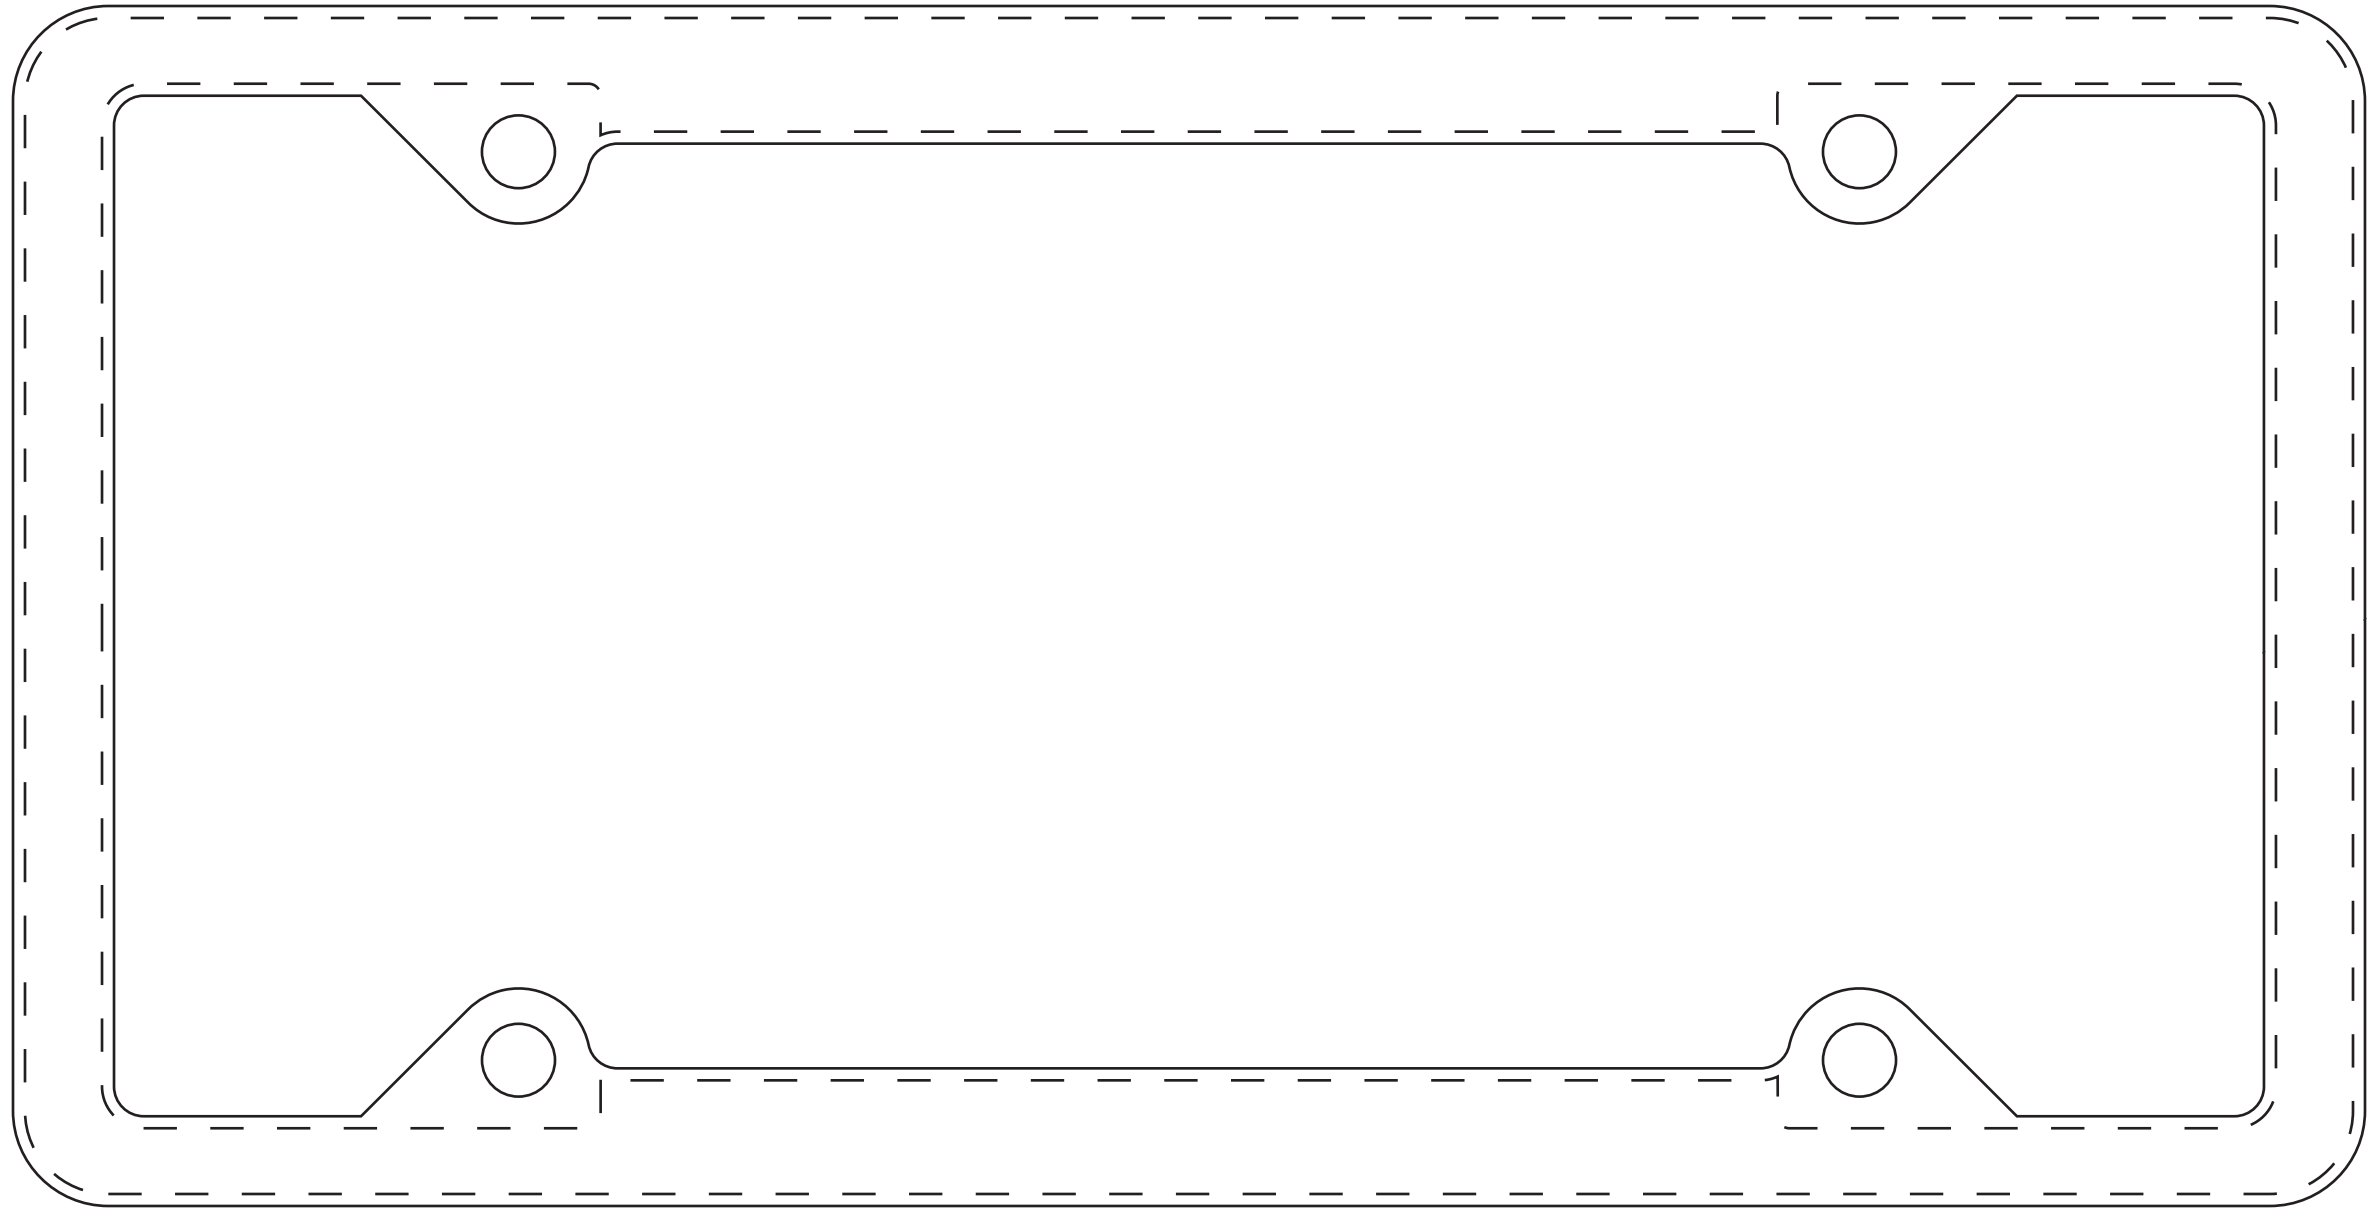

245 FRAME
RAISED LETTER OR CHROME FACED
FRAME DIMENSIONS: 12 1/4" W X 6 1/4" H

SAFE LINE — — — —
CUT LINE —————

AUTOPLATE
ASI/37572

IF A CUSTOM BORDER IS REQUIRED
MAKE A 1/16" BORDER (4.5PT) AROUND ART

EX: FRAME  **AUTOPLATE**