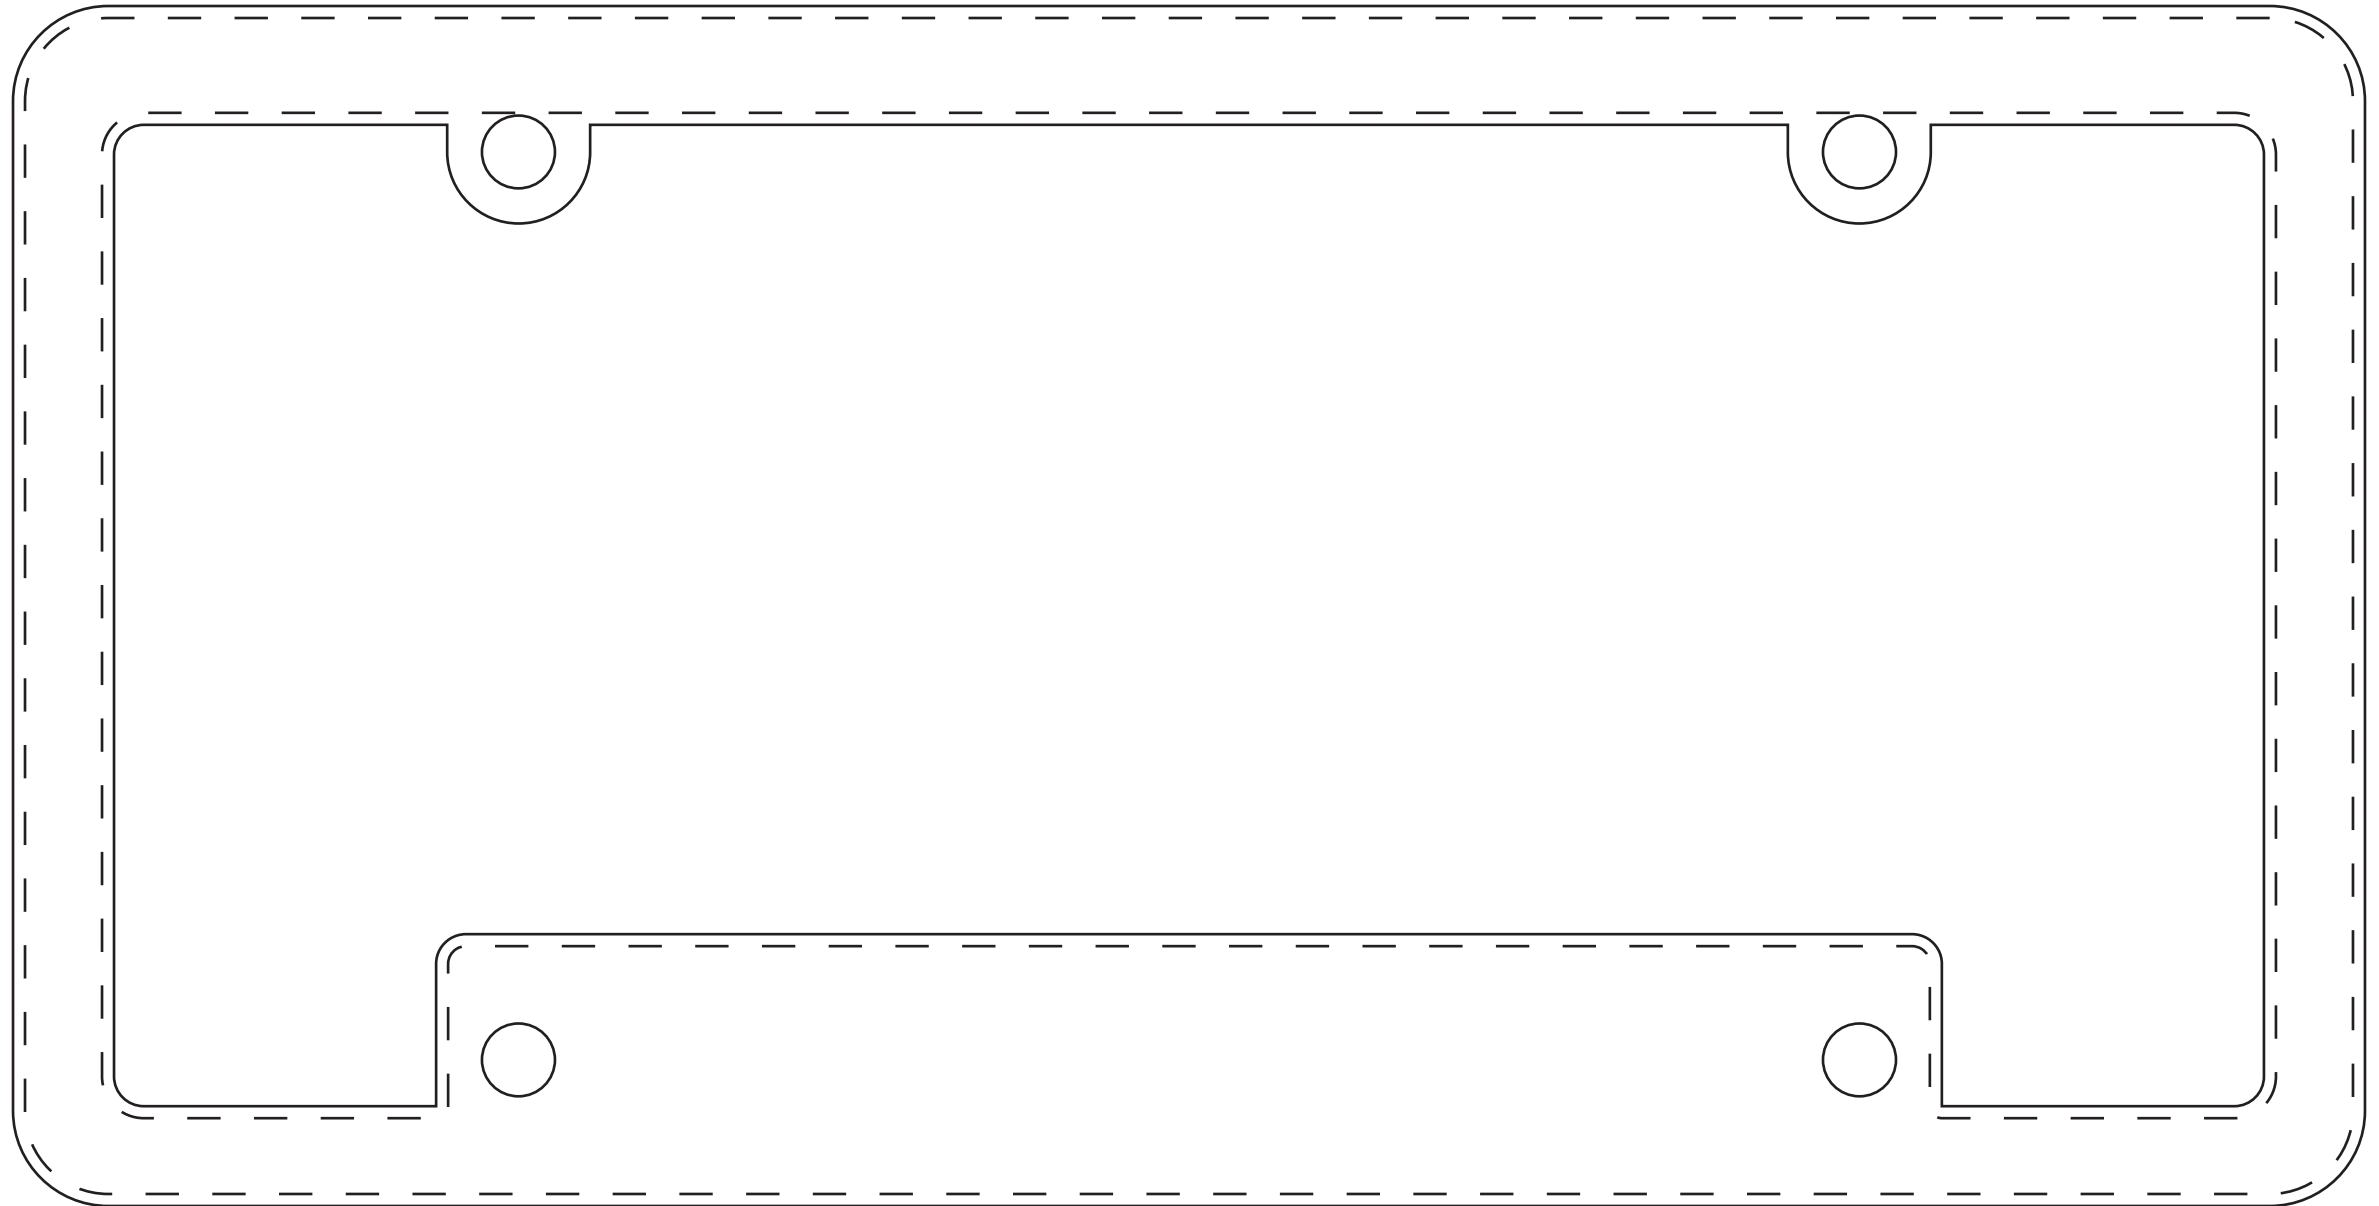

248 FRAME
RAISED LETTER OR CHROME FACED
FRAME DIMENSIONS: 12 1/4" W X 6 1/4" H

SAFE LINE — — — —
CUT LINE —————

AUTOPLATE
ASI/37572

IF A CUSTOM BORDER IS REQUIRED
MAKE A 1/16" BORDER (4.5PT) AROUND ART

EX: FRAME **AUTOPLATE**