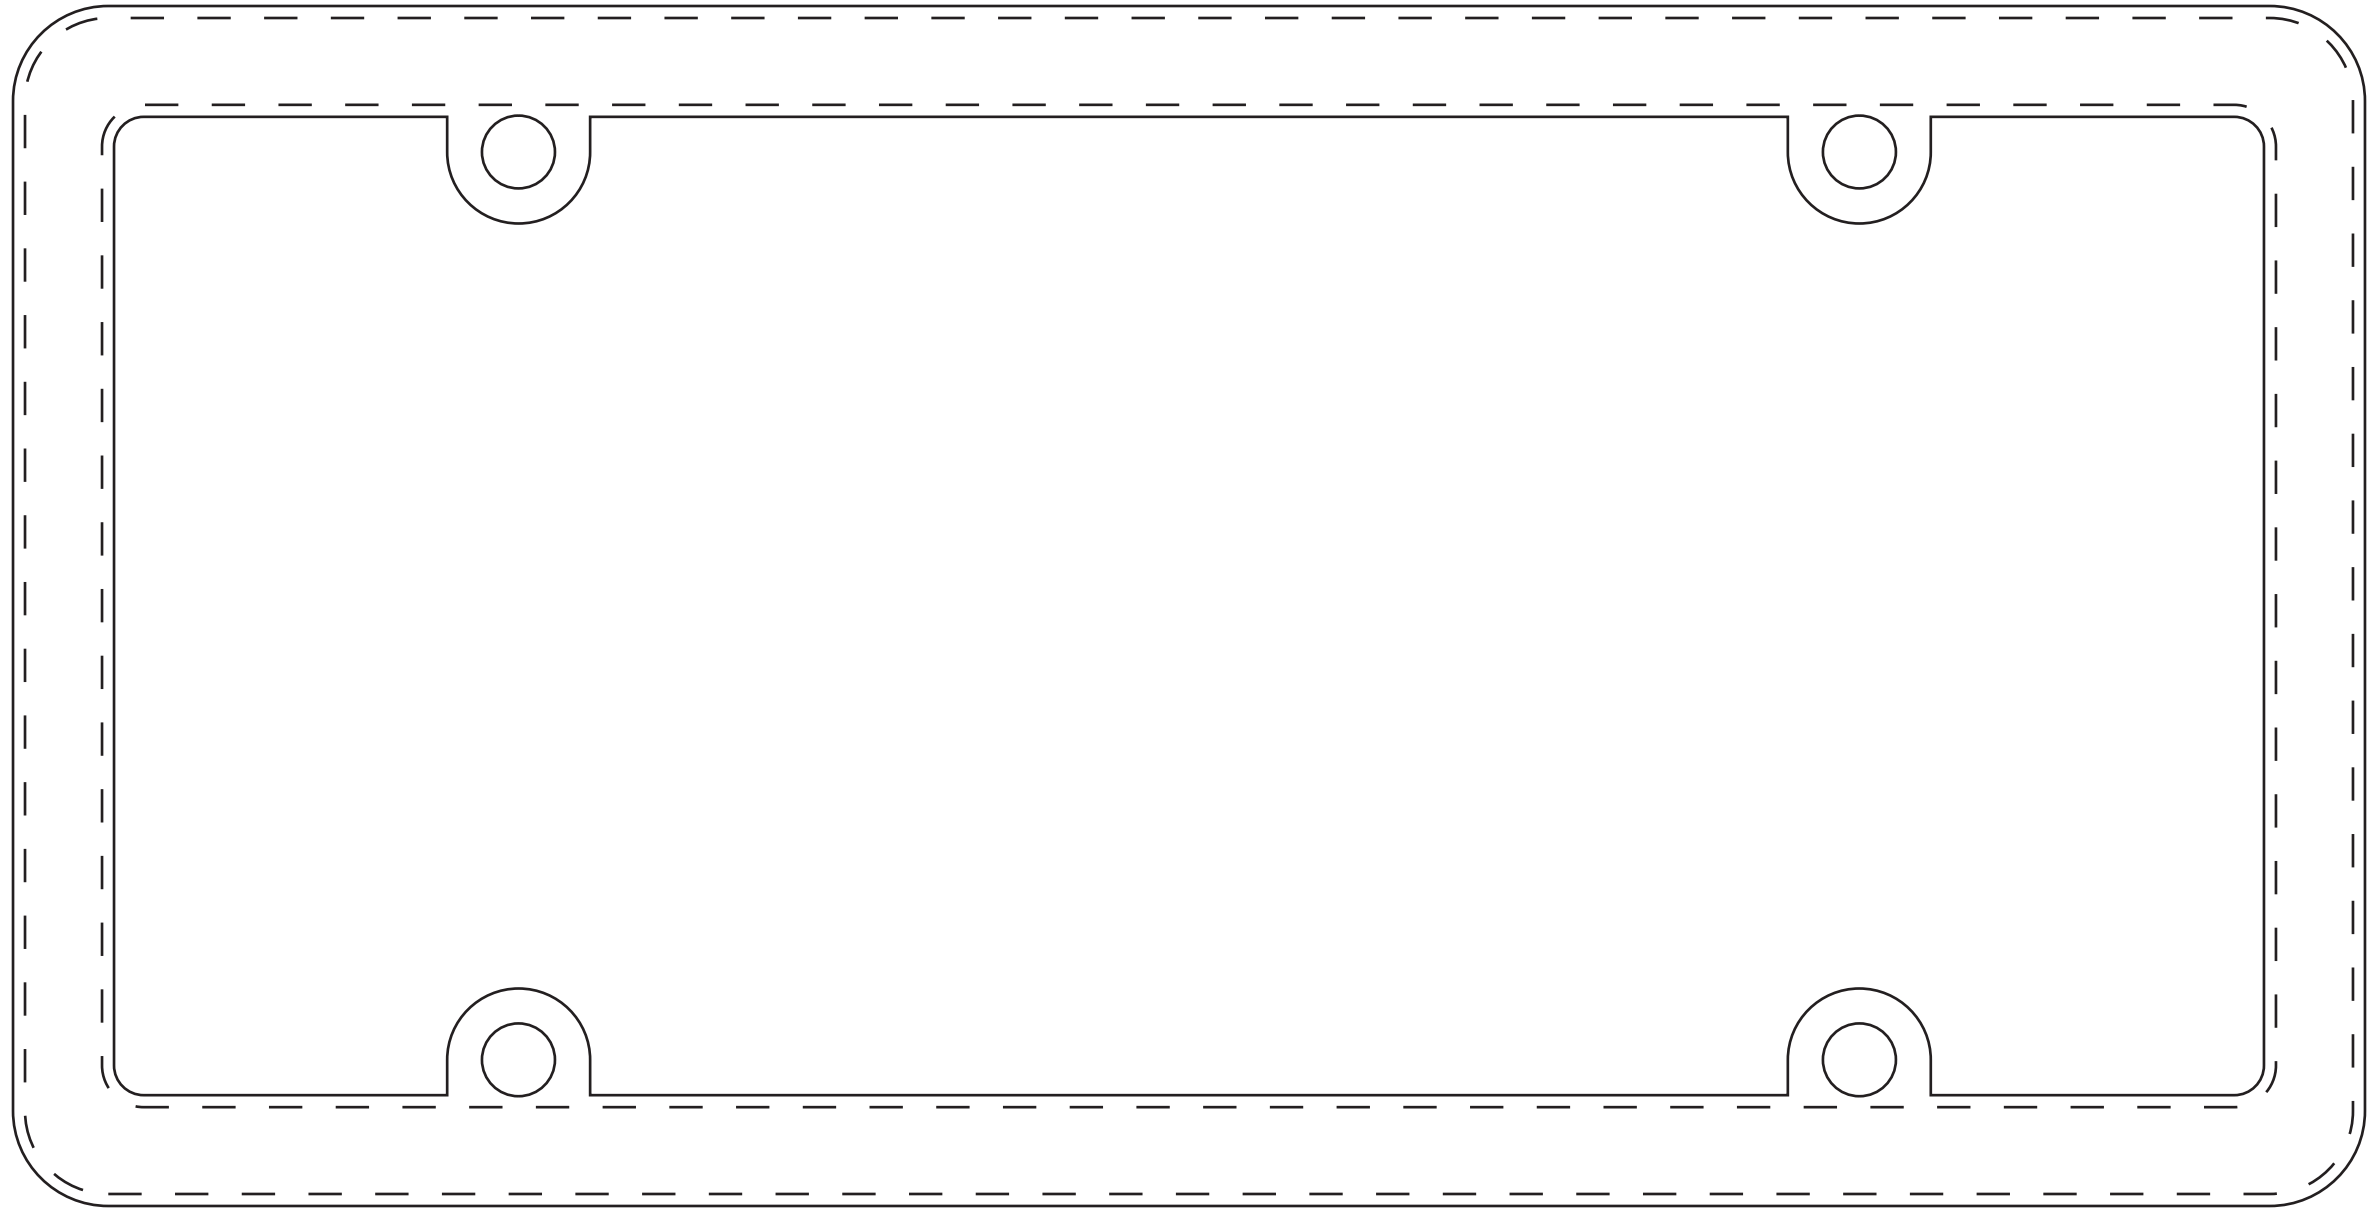

241 FRAME
RAISED LETTER OR CHROME FACED
FRAME DIMENSIONS: 12 1/4" W X 6 1/4" H

SAFE LINE — — — —
CUT LINE —————

AUTOPLATE
ASI/37572

IF A CUSTOM BORDER IS REQUIRED
MAKE A 1/16" BORDER (4.5PT) AROUND ART

EX: FRAME  **AUTOPLATE**