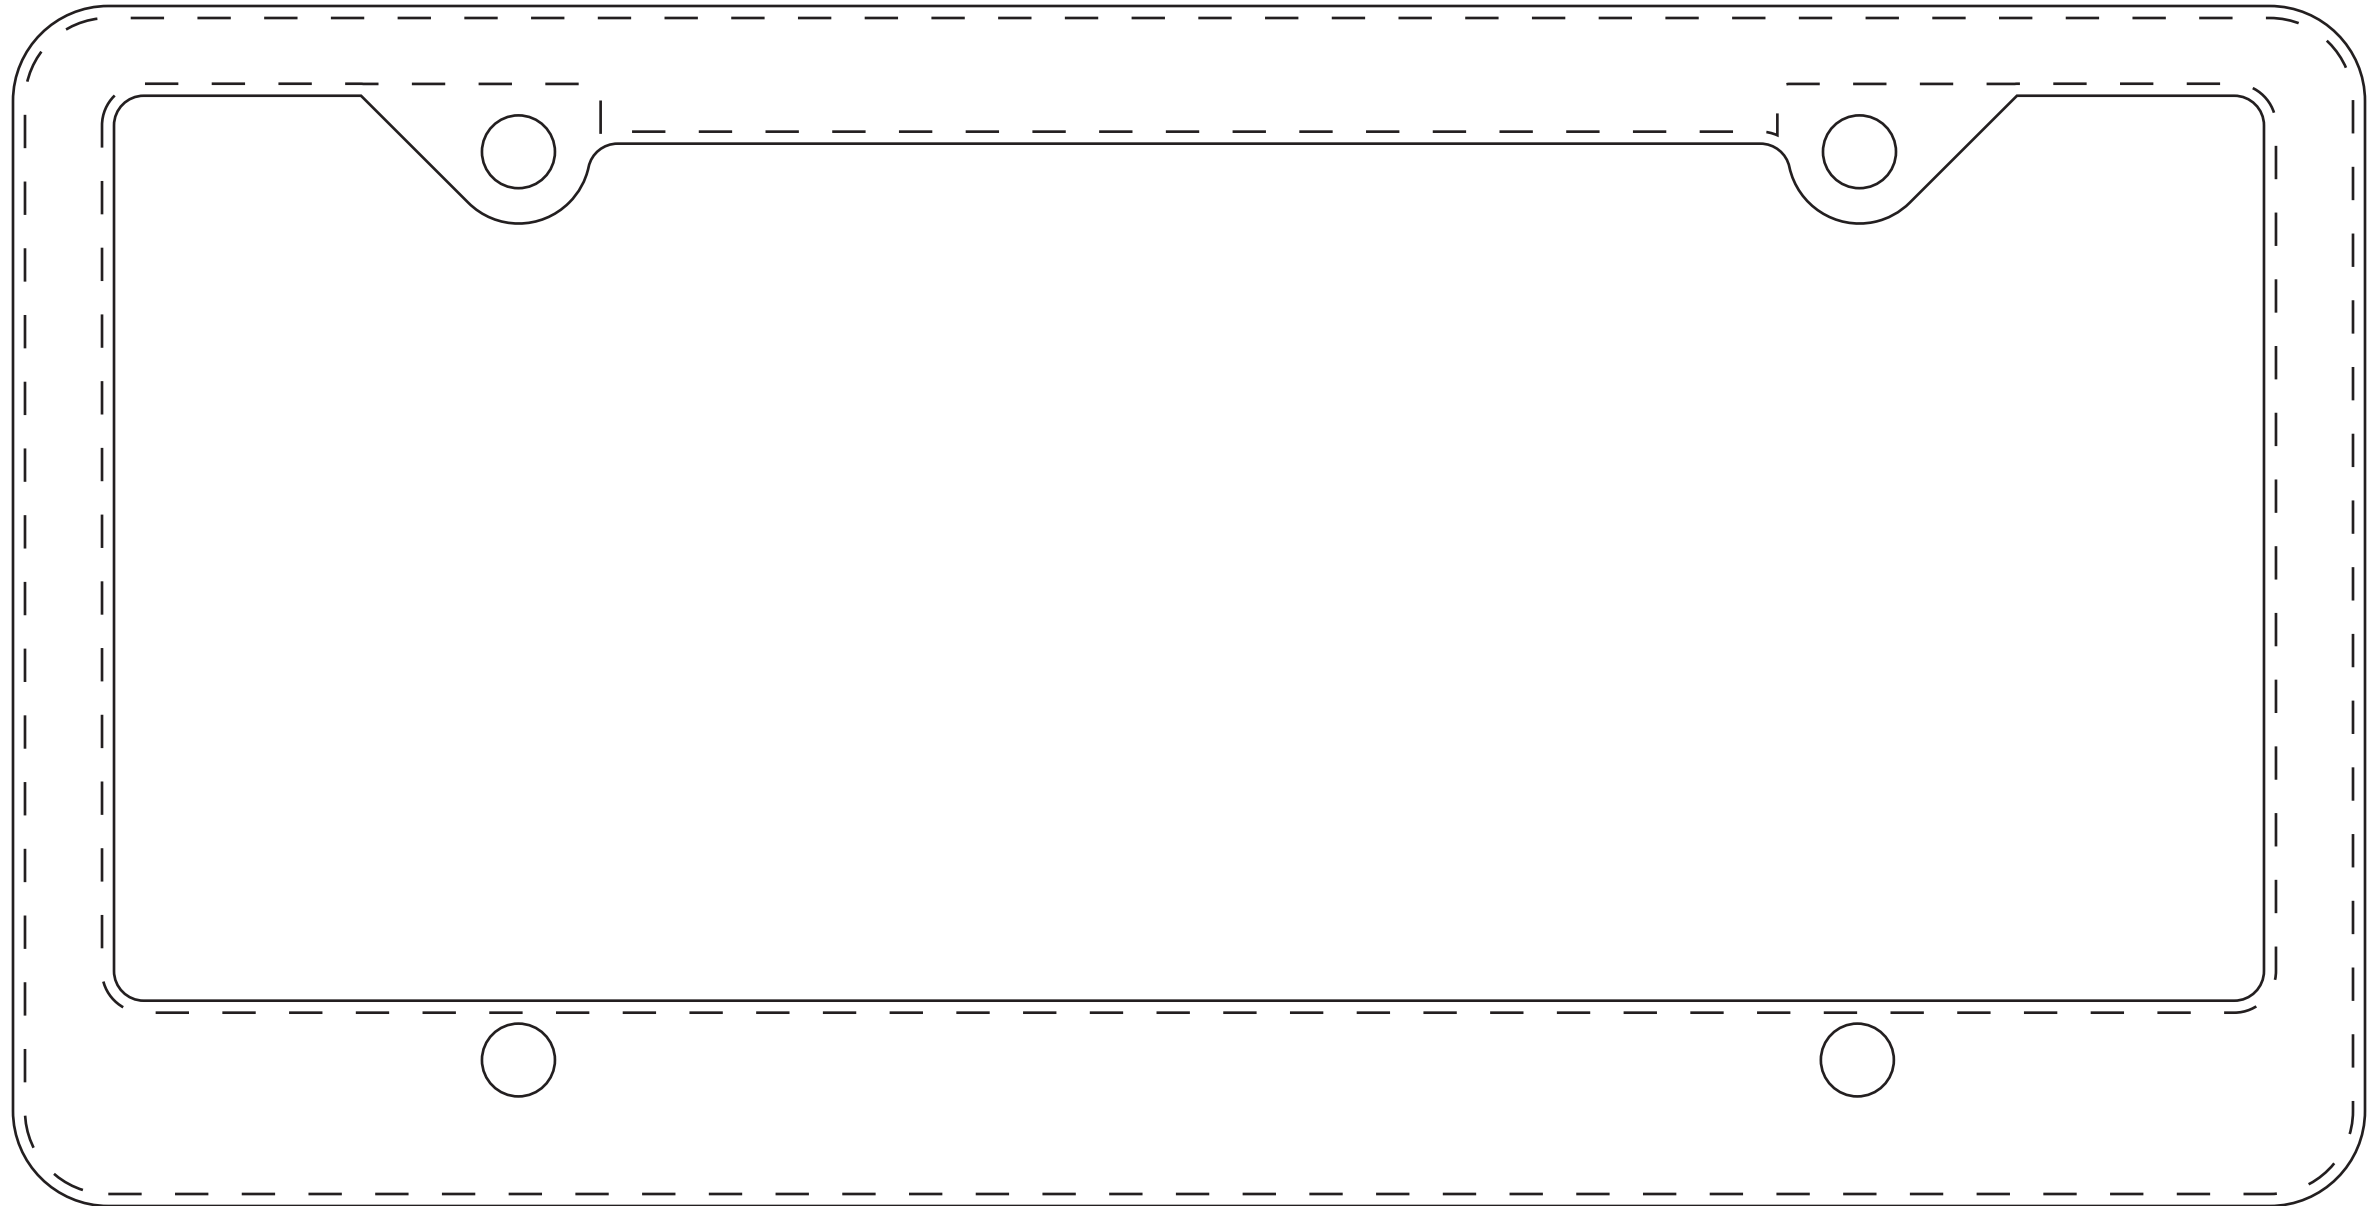

**235 FRAME**  
RAISED LETTER OR CHROME FACED  
FRAME DIMENSIONS: 12 1/4" W X 6 1/4" H

BOTTOM HOLES ARE OPTIONAL  
SAFE LINE — — — —  
CUT LINE —————

**AUTOPLATE**  
ASI/37572

IF A CUSTOM BORDER IS REQUIRED  
MAKE A 1/16" BORDER (4.5PT) AROUND ART

EX: FRAME **AUTOPLATE**