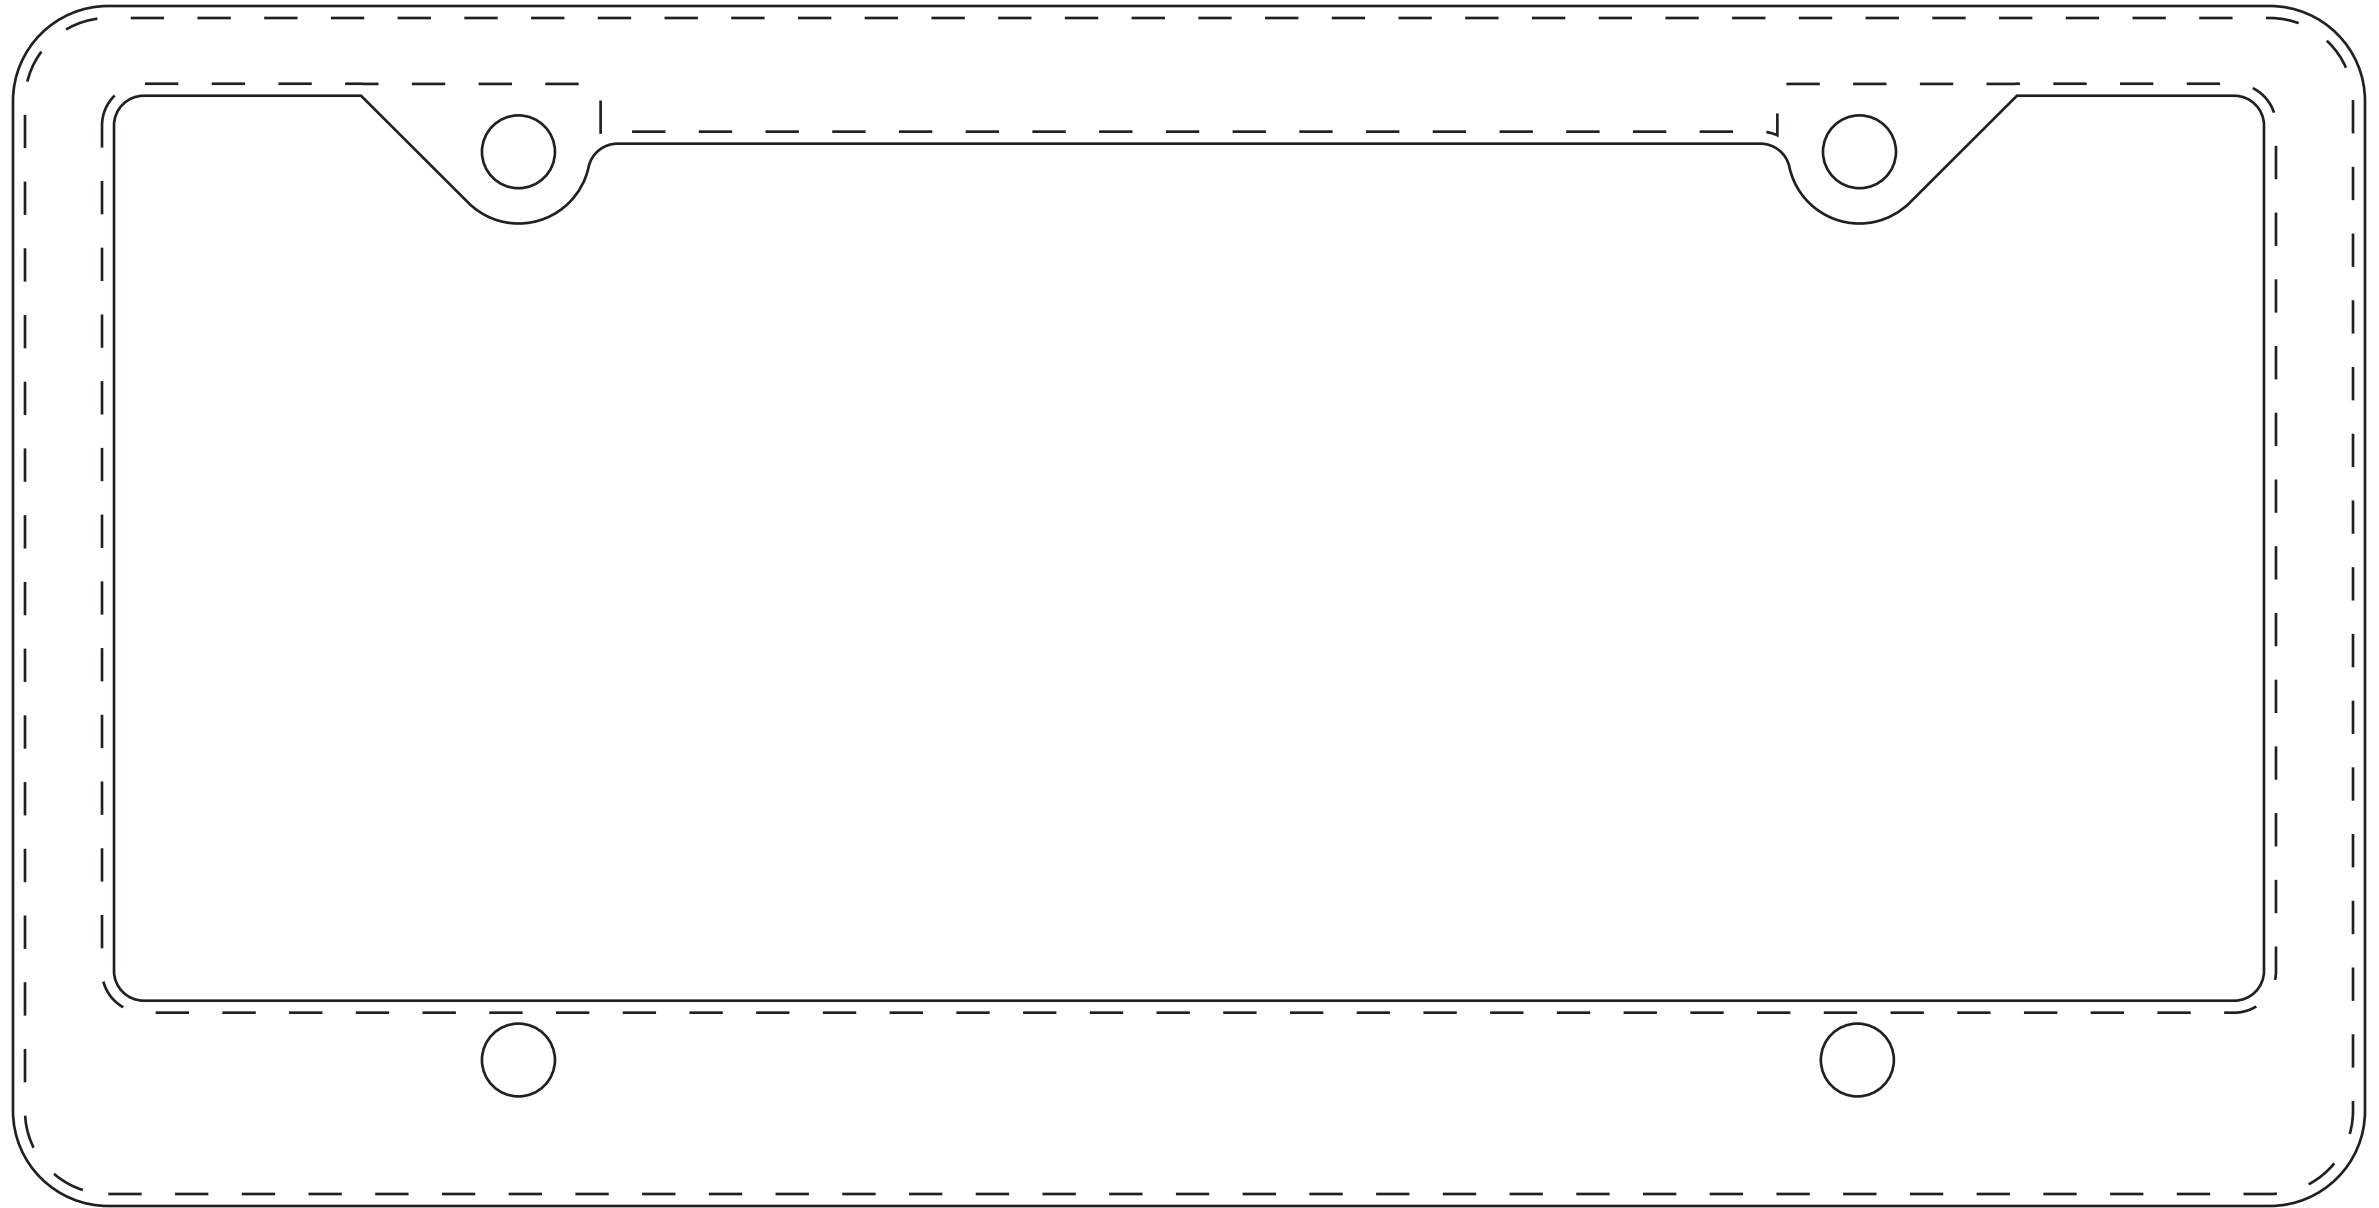

235 FRAME
RAISED LETTER OR CHROME FACED
FRAME DIMENSIONS: 12 1/4" W X 6 1/4" H

SAFE LINE — — — —
CUT LINE —————

AUTOPLATE
ASI/37572

IF A CUSTOM BORDER IS REQUIRED
MAKE A 1/16" BORDER (4.5PT) AROUND ART

EX: FRAME  **AUTOPLATE**