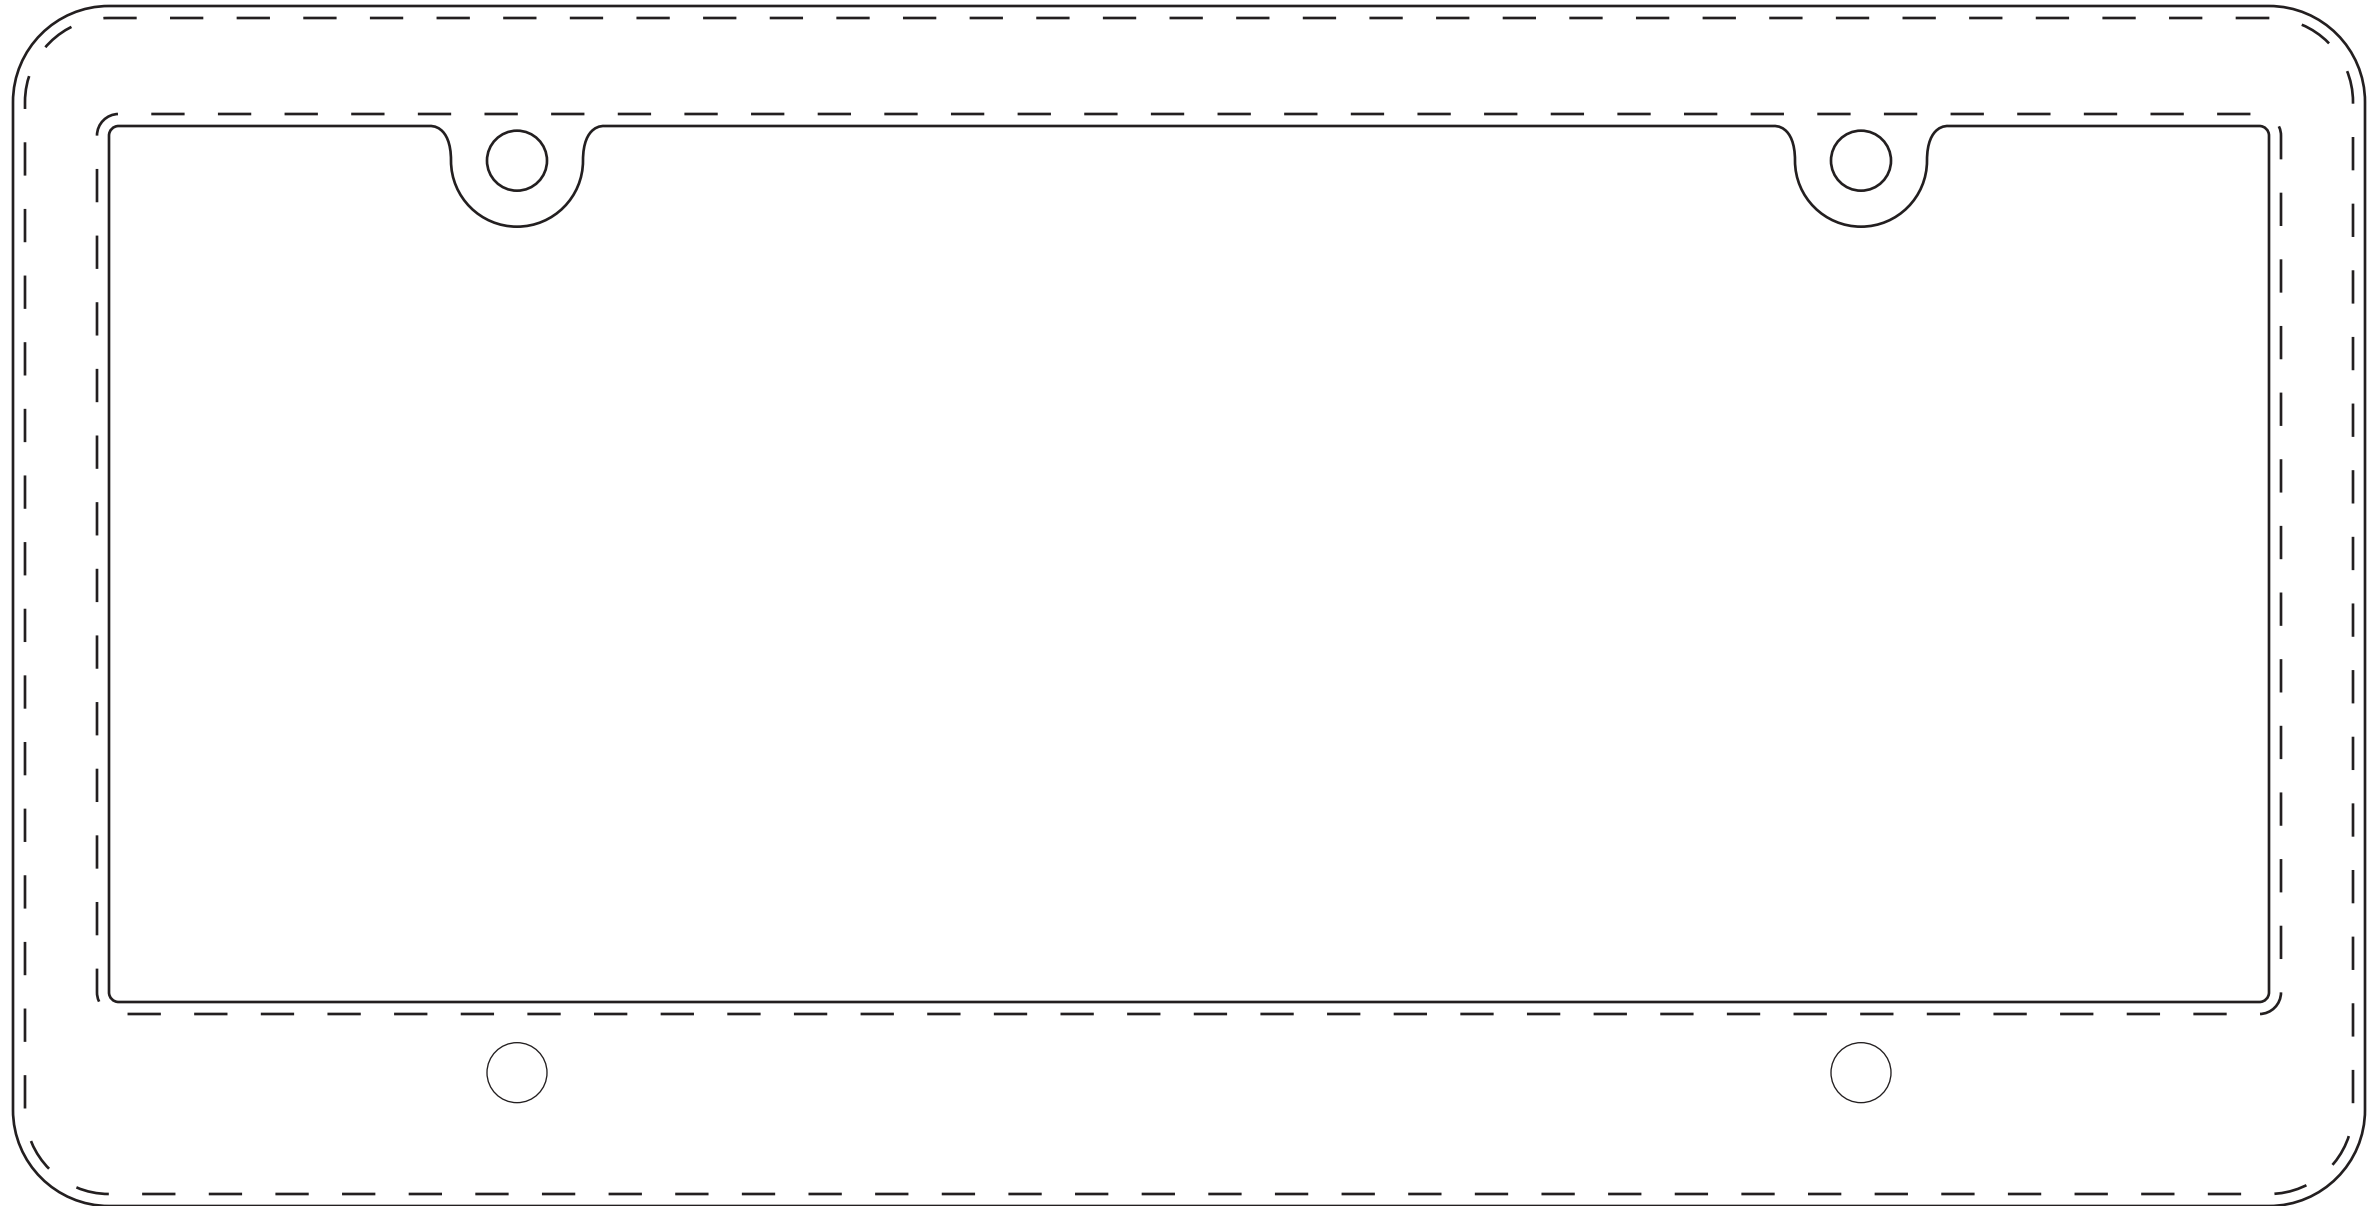

233 FRAME
RAISED LETTER OR CHROME FACED
FRAME DIMENSIONS: 12 1/4" W X 6 1/4" H

SAFE LINE — — — —
CUT LINE —————

AUTOPLATE
ASI/37572

IF A CUSTOM BORDER IS REQUIRED
MAKE A 1/16" SHAPE (4.5PT) AROUND ART

EX: **AUTOPLATE**