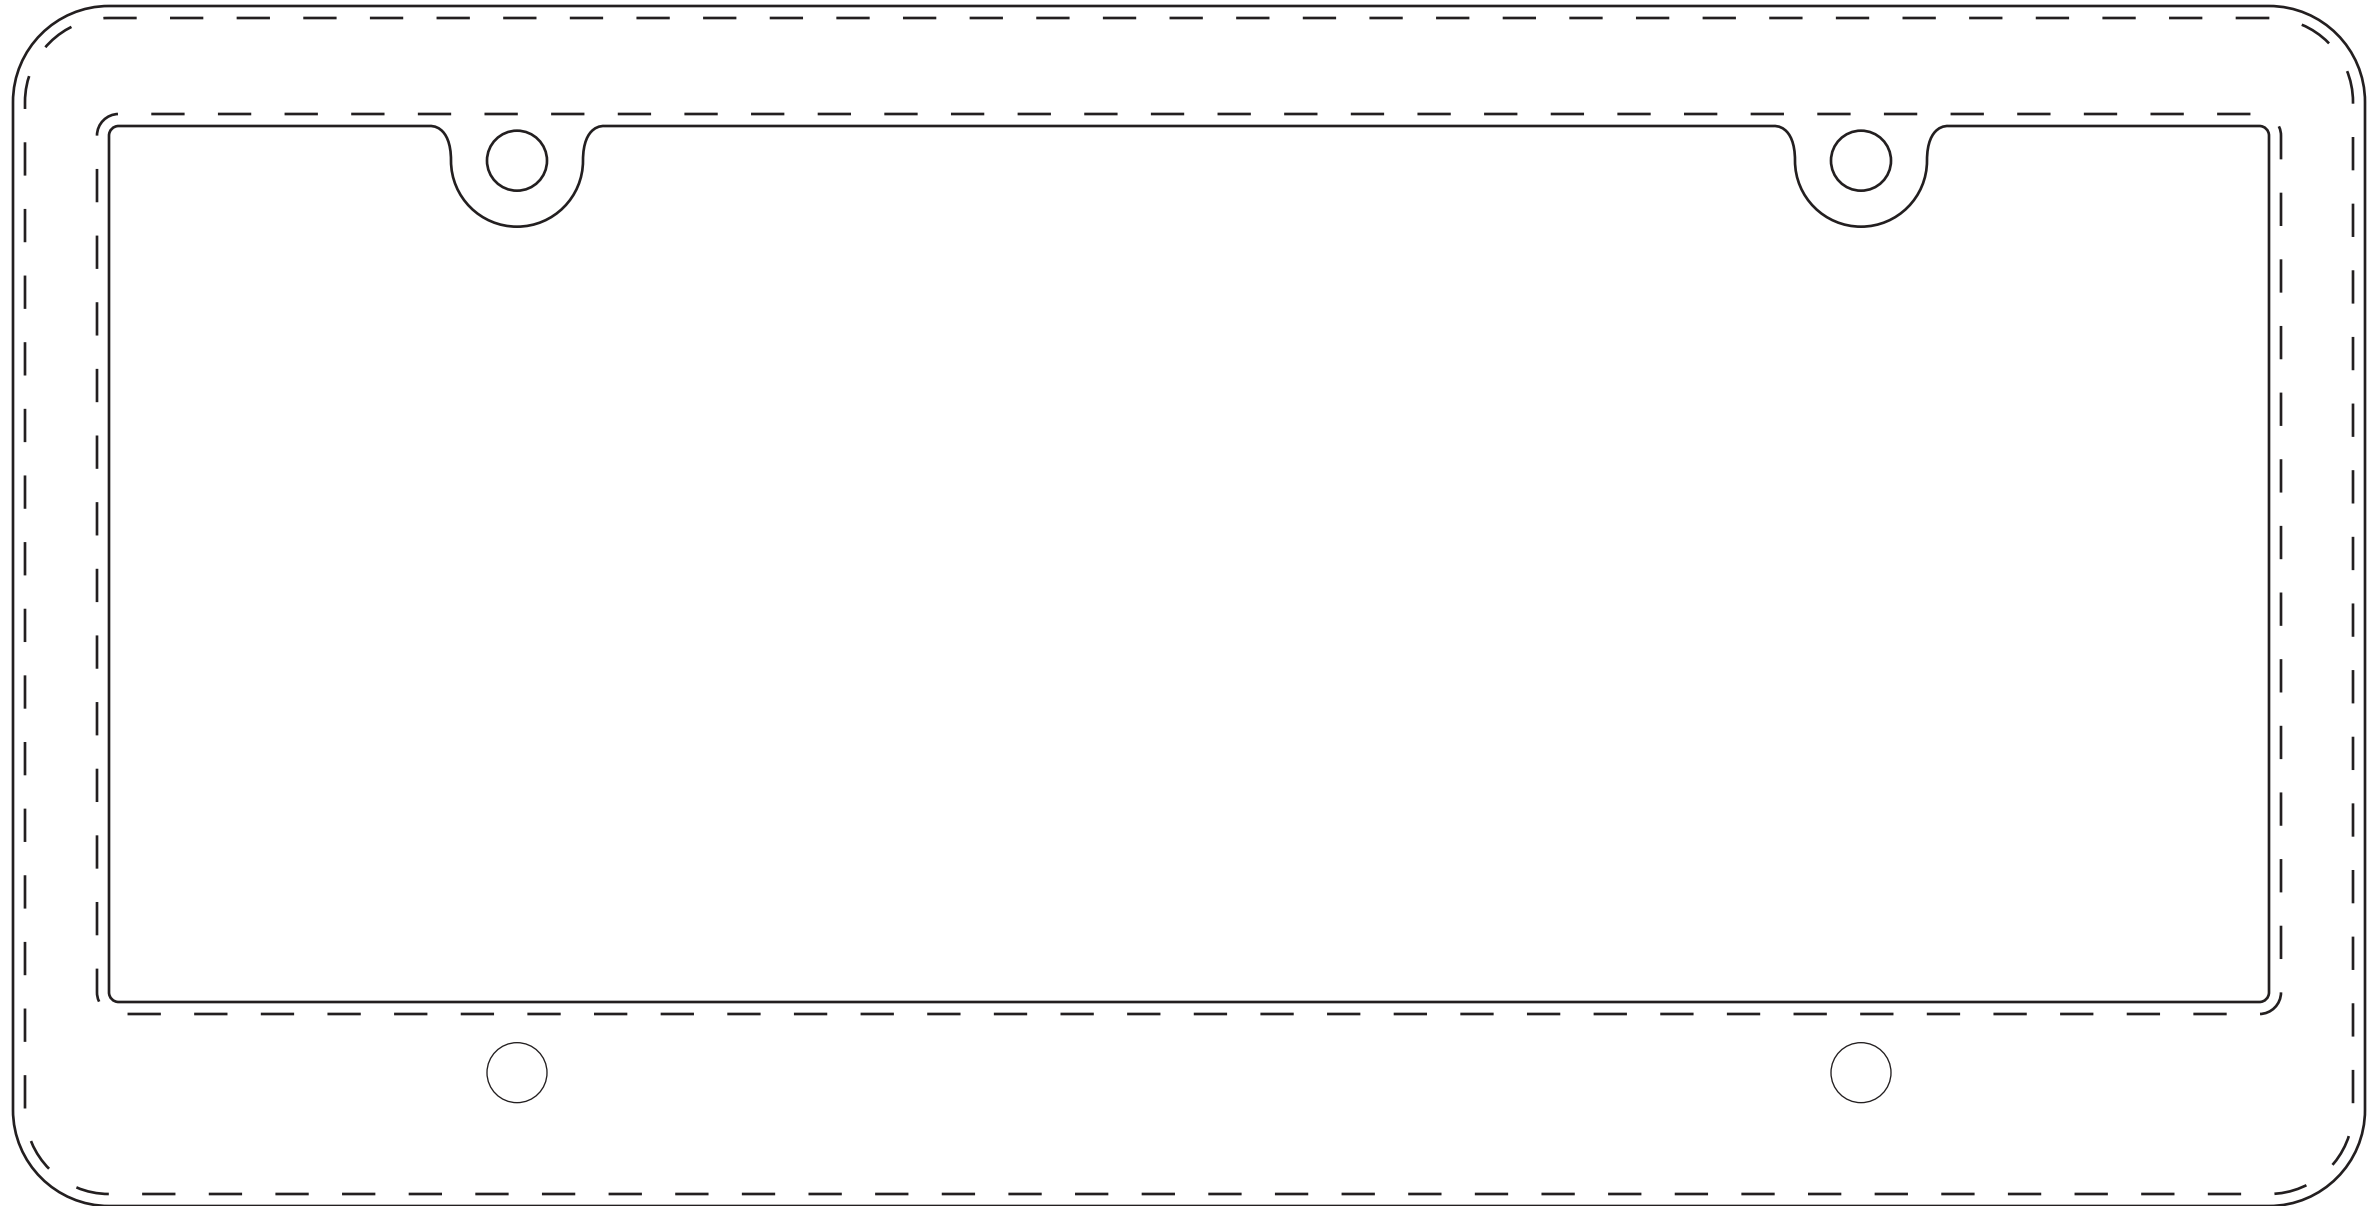

233 FRAME
RAISED LETTER OR CHROME FACED
FRAME DIMENSIONS: 12 1/4" W X 6 1/4" H

BOTTOM HOLES ARE OPTIONAL
SAFE LINE — — — —
CUT LINE —————

AUTOPLATE
ASI/37572

IF A CUSTOM BORDER IS REQUIRED
MAKE A 1/16" SHAPE (4.5PT) AROUND ART

EX: **AUTOPLATE**